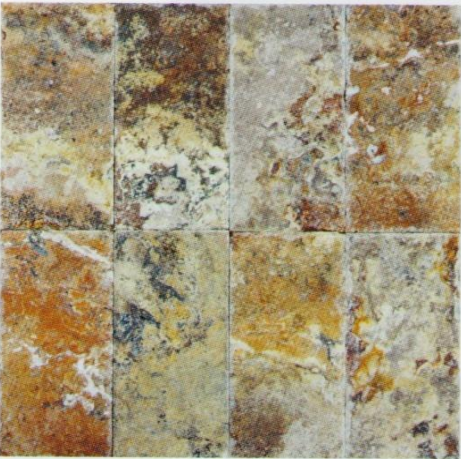

## Travertine Chiseled Pavers 1.25" Thickness

Tuscany Beige  
6x12

Tuscany Porcini  
6x6, 6x12, 12x12, Mini Pattern

Tuscany Riviera  
6x12

Tuscany Scabas  
6x12

Tuscany Walnut  
6x6, 6x12, 12x12, Mini Pattern