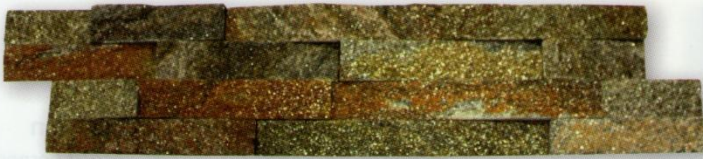

## Ledger Panels

Charcoal Rust

Amber Falls  
6x24

Amber Falls  
"L" Shaped Corner  
6x18x6

Arctic White  
6x24

Arctic White  
"L" Shaped Corner  
6x18x6

California Gold  
6x24

California Gold  
"L" Shaped Corner  
6x18x6