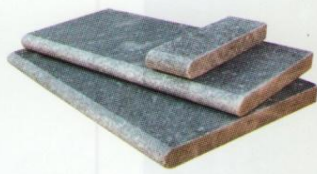

## Travertine Chiseled Pavers 1.25" Thickness

Tuscany Beige  
6x12

Tuscany Porcini  
6x6, 6x12, 12x12, Mini Pattern

Tuscany Riviera  
6x12

Tuscany Scabas  
6x12

Tuscany Walnut  
6x6, 6x12, 12x12, Mini Pattern

Mini Pattern 7½ sq. ft.  
(4) 6x6, (5) 6x12, (4) 12x12

Tuscany Porcini

## Pool Copings - 2" Thickness

**Aegean Pearl**  
4x12, 12x24, 16x24

**Atlantic Blue**  
4x12, 12x24, 16x24

**California Gold**  
4x12, 12x24, 16x24

**Fossil Rustic**  
12x24, 16x24

**Golden White**  
4x12, 12x24, 16x24