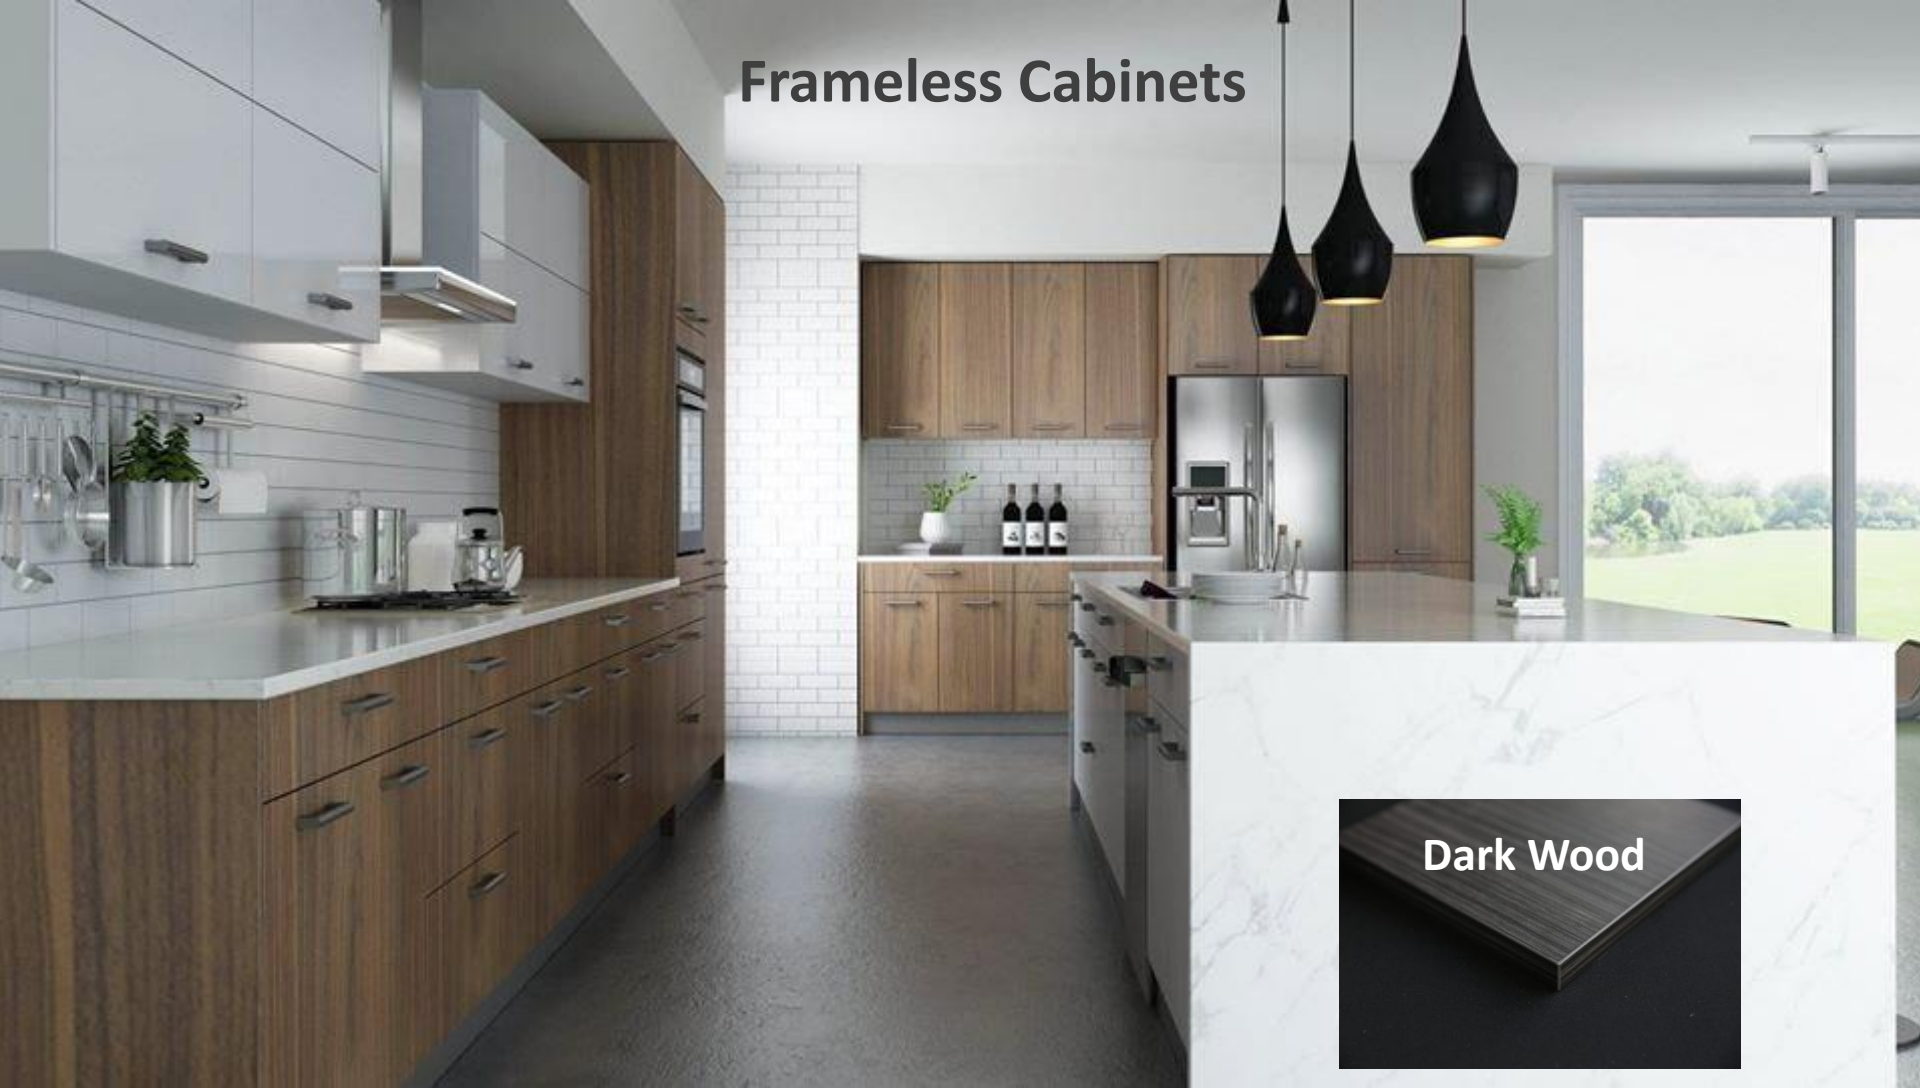

Frameless Cabinets