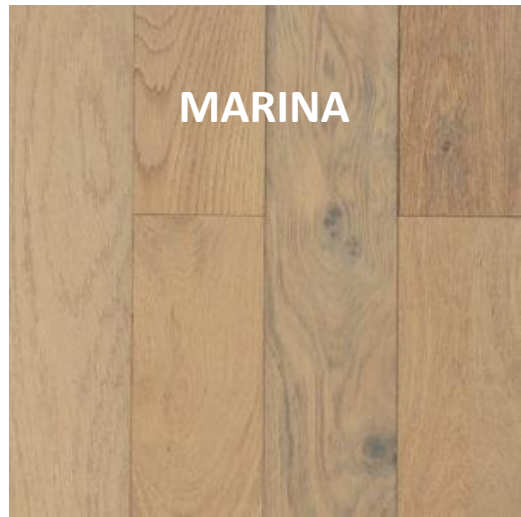

CLASSIC

NATURAL

HONEY

Price: \$4.99

ONYX

WALNUT

Engineered Flooring

3mm Thickness.

ASH GREY

FLINT

LINEN BEIGE

MARINA

COPA COAST

Price: \$4.59

Engineered Flooring

3mm Thickness.