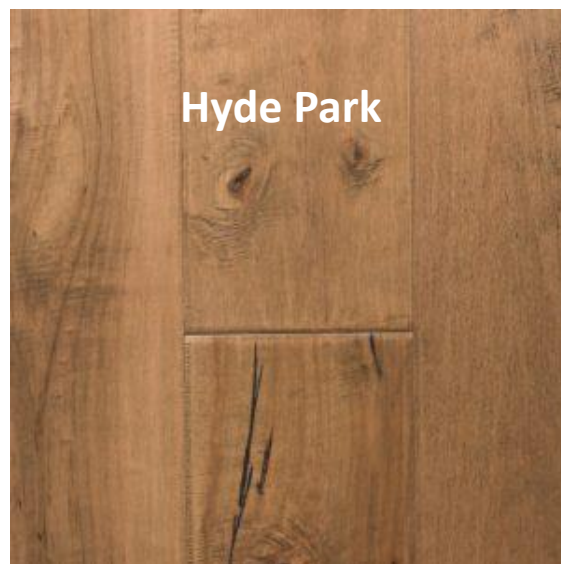

Ocean Breeze

Price: \$4.89

Silverstone

Vintage White

Engineered Flooring

Estate

COLLECTION

Engineered Flooring
2mm Thickness.
25.76 SQF In A Box.

Copper Beach

Hyde Park

Greenwich

fairfield

Price: \$4.79

Engineered Flooring

2mm Thickness.

GOLDEN

CLASSIC

NATURAL

HONEY

Price: \$4.99

ONYX

WALNUT

Engineered Flooring

3mm Thickness.