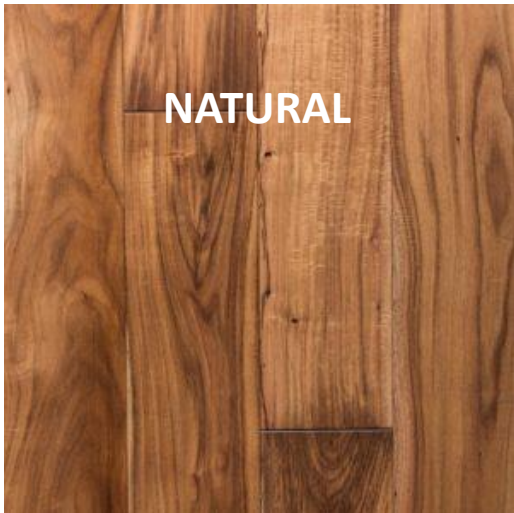

Ocean Breeze

Price: \$4.89

Silverstone

Vintage White

Engineered Flooring

Estate

COLLECTION

Engineered Flooring
2mm Thickness.
25.76 SQF In A Box.

Copper Beach

Hyde Park

Greenwich

fairfield

Price: \$4.79

Engineered Flooring

2mm Thickness.

GOLDEN

CLASSIC

NATURAL

HONEY

Price: \$4.99

ONYX

WALNUT

Engineered Flooring

3mm Thickness.