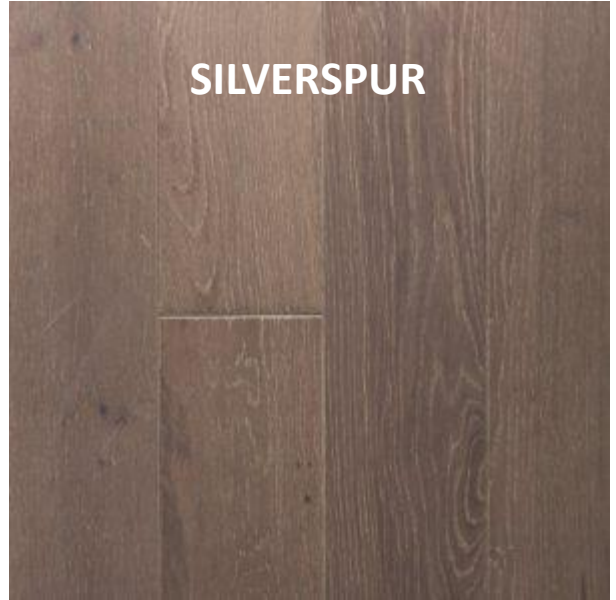

SILVERSPUR