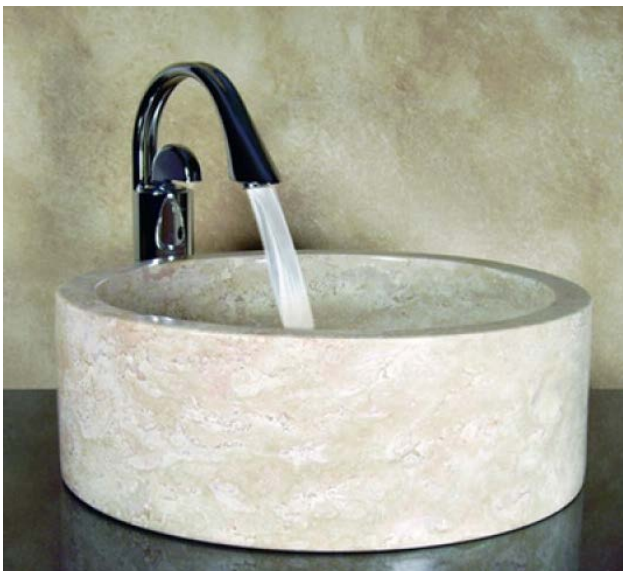

Dimensions (L x W x H):
16.5 x 16.5 x 5.5 (Inches)

BELLA ~~\$ 379.00~~ **\$ 249.00**

Brunette Flower Round Glass Basin Sunrise
coloring with floral design

Dimensions (L x W x H):
16.5 x 16.5 x 5.5 (Inches)

CAMDEN ~~\$ 406.60~~ **\$ 269.00**

Double Dutch Round Basin Creamy marbled earth tones with glossy finish

Dimensions (L x W x H):
16.5 x 16.5 x 5.5 (Inches)

CARLA ~~\$ 328.30~~ **\$ 210.00**

Antique Gold Square Glass Basin Golden square basin with luxurious dark flecks of color

Dimensions (L x W x H):
16.5 x 16.5 x 5.5 (Inches)

BELLA ~~\$ 363.10~~ **\$ 239.00**

Retro Blues Round Glass Basin Translucent blue at the rim turns to green then yellow with layers of color

Dimensions (L x W x H):
16.5 x 16.5 x 5.5 (Inches)

CHLOE ~~\$ 386.10~~ **\$ 255.00**

Reddish Brown Round Basin Glossy deep brown with a hint of crimson

Dimensions (L x W x H):
18.5 x 18.5 x 8.5 (Inches)

CORAZON ~~\$ 405.60~~ **\$ 269.00**

Crackled Round Glass Basin Beautiful in its shattered look round glass basin with smooth interior and exterior